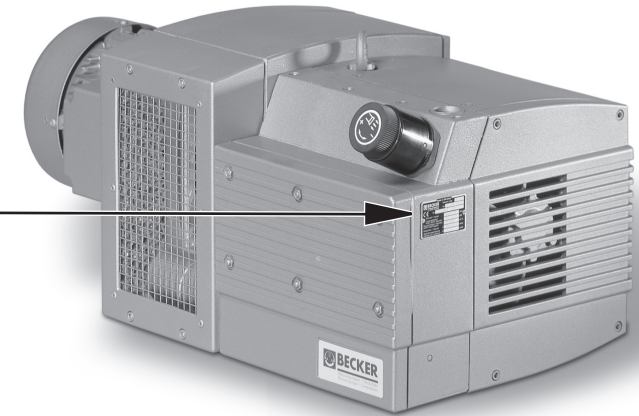

KVT 3.140

SERVICE

BECKER
Qingou - PR CHINA
www.becker-international.com

No. **W** year

type **KVT 3.140-XX** Index Variante

frequency	XXXX	Hz
speed	XXXX	min⁻¹
power required	XXXX	kW
inlet capacity	XXXX	m³/h
pressure +	XXXX	mbar
vacuum -	XXXX	mbar

Made in ☐ China

WU 87-125

Ersatzteilliste
Spare parts list
Liste de pièces de rechange
Listino pezzi di ricambio
Lista de piezas de recambio
Lista de peças sobresselentes
Reserveonderdelenlijst
Atsarginių dalių sąrašas
Varuosad nimekirja
Rezerves daļu saraksts

Reservedelsliste
Reservdelslista
Varaosuettelo
Reservedelsliste
Wykaz części zamiennych
Tartalékalkatrész lista
Seznam náhradních dílů
Seznam nadomestnih delov
Zoznam náhradných dielov
Rezervni dijelovi popis

Lista pieselor de schimb
Páirteanna spártha liosta
Κατάλογος ανταλλακτικών
Yedek parça listesi
Списък на резервните части
Перечень запасных частей
スベアパーツリスト
예비 부품 목록
备用零件目录

Pos.	Menge ²⁾ Quantity Quantité Quantità Cantidad	Bestell-Nr. Ident No. No. Identification No. Identificazione No. de pedido	Bezeichnung Description Designation Designazione Descripción
□	1	549000 21300	Dichtungssatz, Complete set of seals, Jeu de joints, Kit di guarnizioni, Junta Completa
11 11	SATZ/KIT	901334 00004 901381 00004	Schieber, Rotor Vane, Palette, Empujador " KVT 3.140/6
68	2	909507 00000	Filterpatrone, Filter cartridge, Cartouche Filtrante, Cartuccia filtro, Cartucho de filtro
68	1	909507 00000	" KVT 3.140/6
69	1	909587 00000	" KVT 3.140/6 - Polyester
91	1	909514 00000	Filterpatrone, Filter cartridge, Cartouche Filtrante, Cartuccia filtro, Cartucho de filtro

²⁾ erforderliche Bestellmenge / necessary order quantity / quantité nécessaire / quantità di ordinazione necessari / cantidad necesario