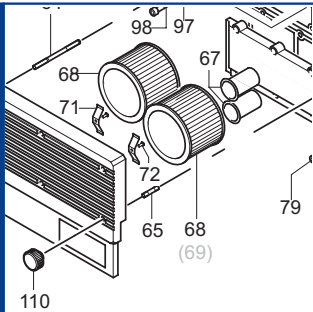

# KVT 3.140

**SERVICE**

**BECKER**  
Qingou - PR CHINA  
www.becker-international.com

No. **W** year

type **KVT 3.140-XX** Index Variante

frequency	XXXX	Hz
speed	XXXX	min <sup>-1</sup>
power required	XXXX	kW
inlet capacity	XXXX	m <sup>3</sup> /h
pressure +	XXXX	mbar
vacuum -	XXXX	mbar